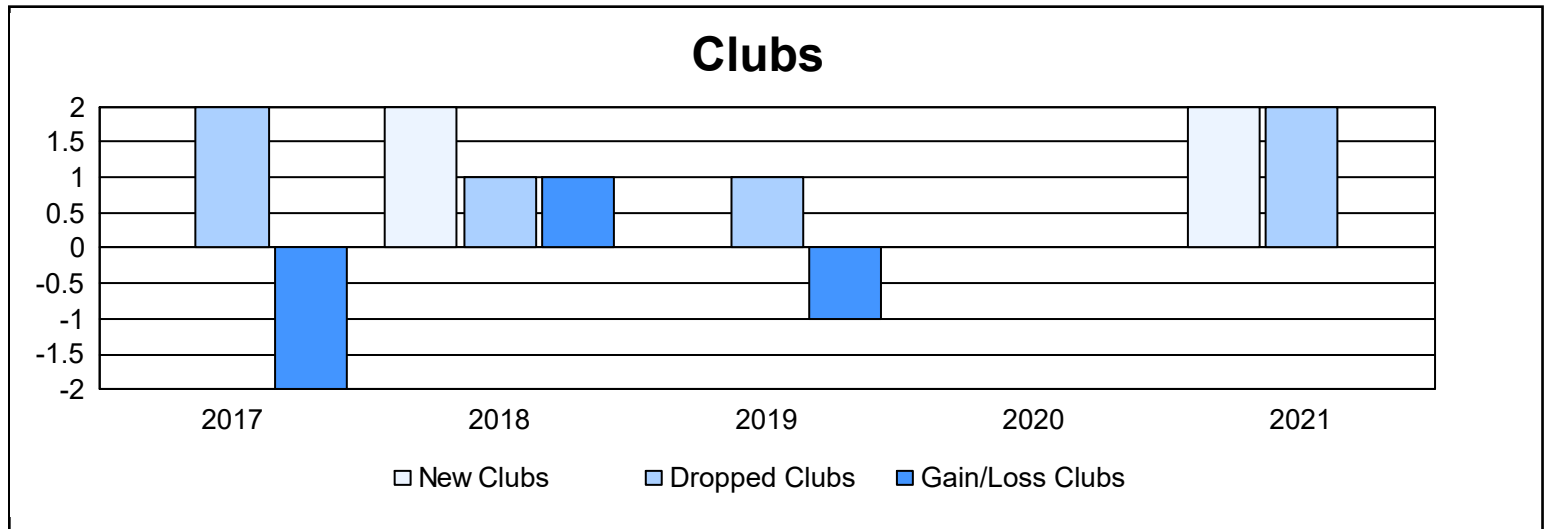

Year	New Clubs	Dropped Clubs	Gain/ Loss Clubs	New Members	Charter Members	Reinstate Members	Transfer Members	Total Member Added	Total Members Dropped	Gain/ Loss Members
2016-2017	0	2	-2	122	3	8	11	144	217	-73
2017-2018	2	1	1	119	49	6	7	181	201	-20
2018-2019	0	1	-1	77	5	4	11	97	158	-61
2019-2020	0	0	0	97	0	3	5	105	144	-39
2020-2021	2	2	0	165	59	5	4	233	248	-15
<b>Average</b>	<b>1</b>	<b>1</b>	<b>0</b>	<b>116</b>	<b>23</b>	<b>5</b>	<b>8</b>	<b>152</b>	<b>194</b>	<b>-42</b>

### Membership Composition June 2021 Cumulative