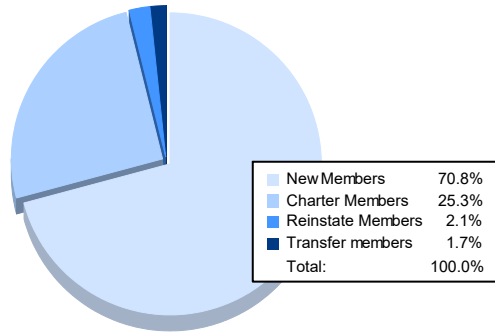

Year	New Clubs	Dropped Clubs	Gain/ Loss Clubs	New Members	Charter Members	Reinstate Members	Transfer Members	Total Member Added	Total Members Dropped	Gain/ Loss Members
2016-2017	0	2	-2	122	3	8	11	144	217	-73
2017-2018	2	1	1	119	49	6	7	181	201	-20
2018-2019	0	1	-1	77	5	4	11	97	158	-61
2019-2020	0	0	0	97	0	3	5	105	144	-39
2020-2021	2	2	0	165	59	5	4	233	248	-15
<b>Average</b>	<b>1</b>	<b>1</b>	<b>0</b>	<b>116</b>	<b>23</b>	<b>5</b>	<b>8</b>	<b>152</b>	<b>194</b>	<b>-42</b>

### Membership Composition June 2021 Cumulative