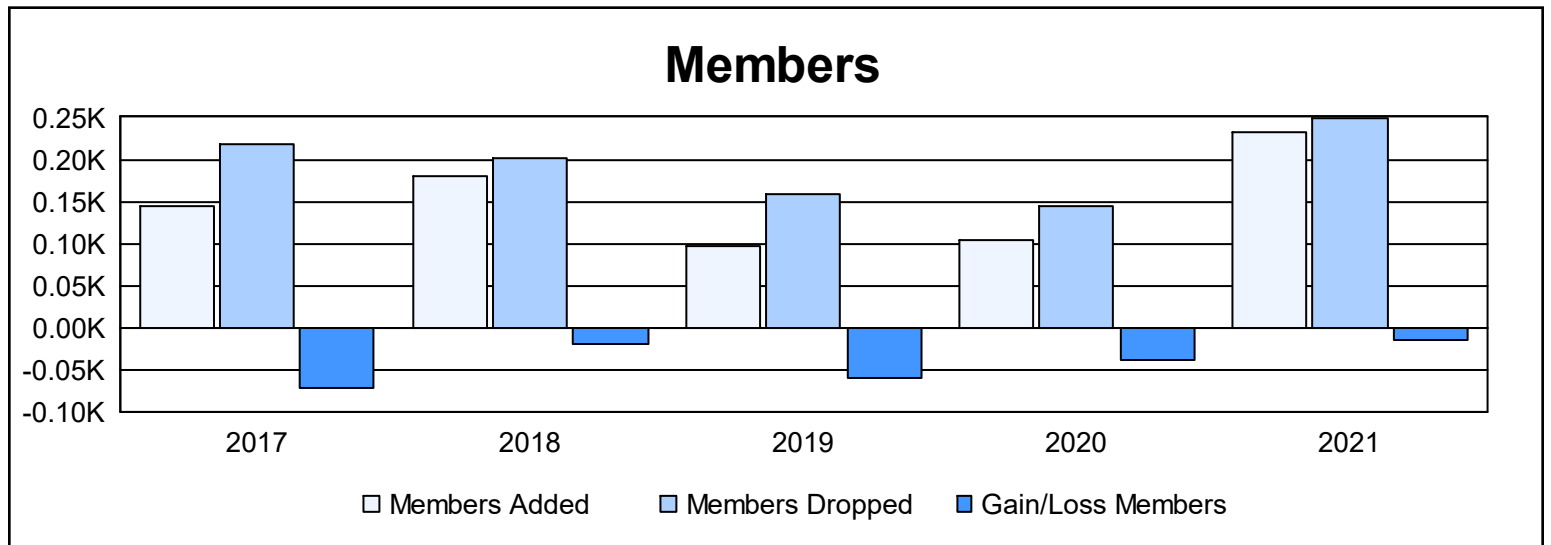

Year	New Clubs	Dropped Clubs	Gain/ Loss Clubs	New Members	Charter Members	Reinstate Members	Transfer Members	Total Member Added	Total Members Dropped	Gain/ Loss Members
2016-2017	0	2	-2	122	3	8	11	144	217	-73
2017-2018	2	1	1	119	49	6	7	181	201	-20
2018-2019	0	1	-1	77	5	4	11	97	158	-61
2019-2020	0	0	0	97	0	3	5	105	144	-39
2020-2021	2	2	0	165	59	5	4	233	248	-15
<b>Average</b>	<b>1</b>	<b>1</b>	<b>0</b>	<b>116</b>	<b>23</b>	<b>5</b>	<b>8</b>	<b>152</b>	<b>194</b>	<b>-42</b>

### Membership Composition June 2021 Cumulative